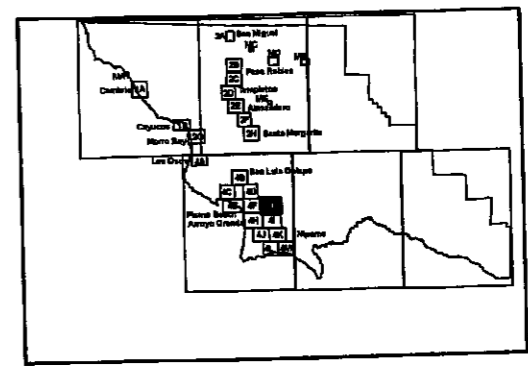

- Legend**
- Bridges
 - Streams
 - Future Roads
 - City Limit
 - U/R Boundary
 - County Maintained Roads
 - U.S. Highway
 - State Highway
 - Non County Maintained Roads
 - Rail Roads
 - State Parks

49C-124

49C-143

49C-144

2023-BR 2

49C-145

Rancho Santa Manuela

HPS MAP
SAN LUIS OBISPO COUNTY
CALIFORNIA

Date Revised: 02/01/08
Revised By: Jessi Ghezzi & Russ Stack

Sheet 4G of 30